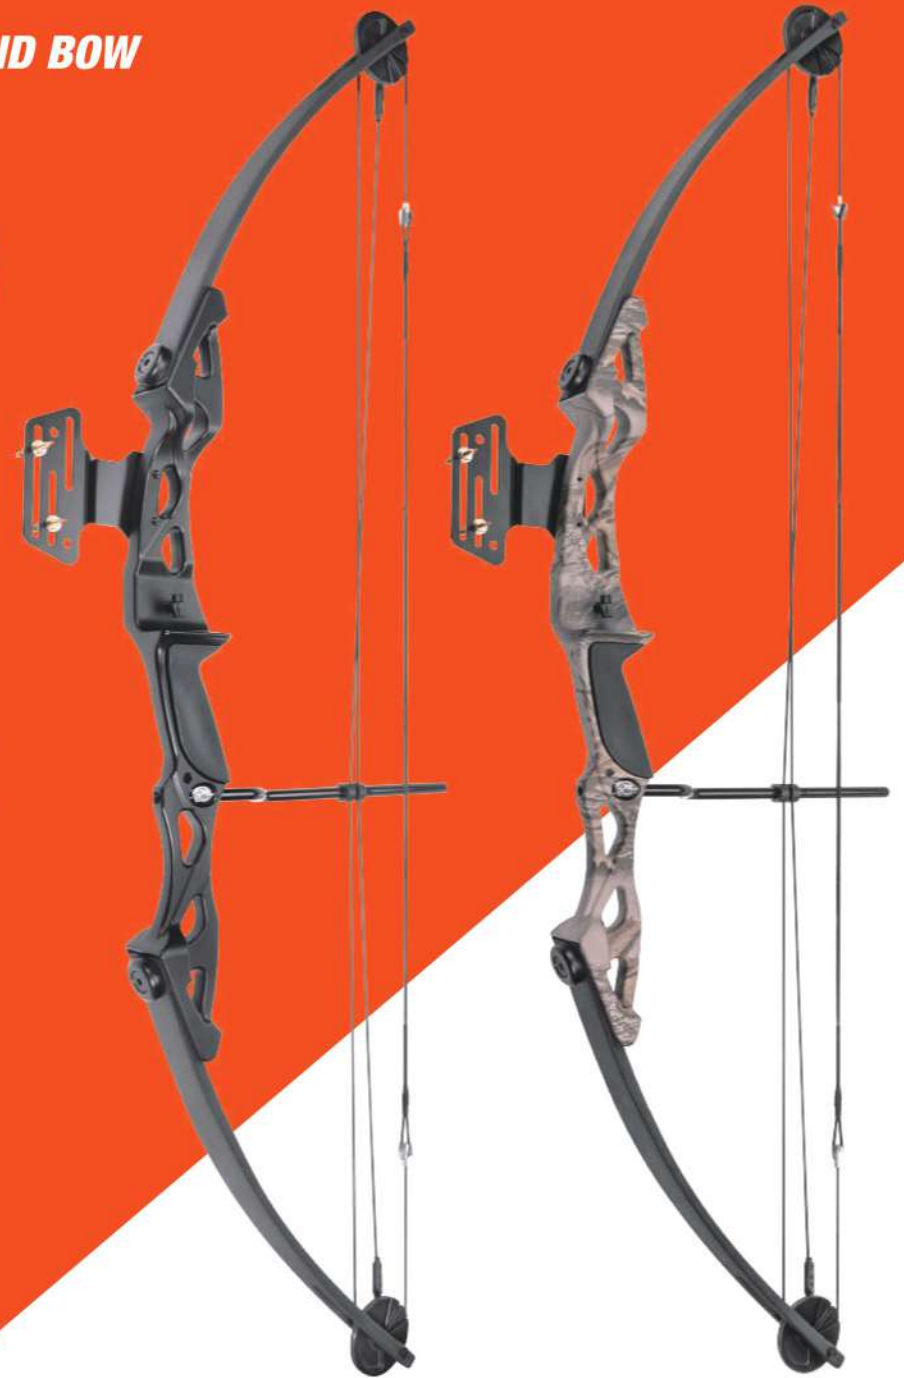

MK-CB55

55 LBS COMPOUND BOW

SPECIFICATIONS

SPEED	220 FPS
DRAW WEIGHT	40-55 LBS
WEIGHT	4 LBS
BRACE HEIGHT	7.5"
DRAW LENGTH	27-29"
AXLE TO AXLE	41.5"

RISER
ALUMINUM

LIMB
FIBERGLASS LIMB

70 %
LET OFF

**30" CARBON & ALUMINUM
ARROW RECOMMENDED**

MK-CB55B
BLACK

MK-CB55G0DC
GOD CAMO

220 FPS