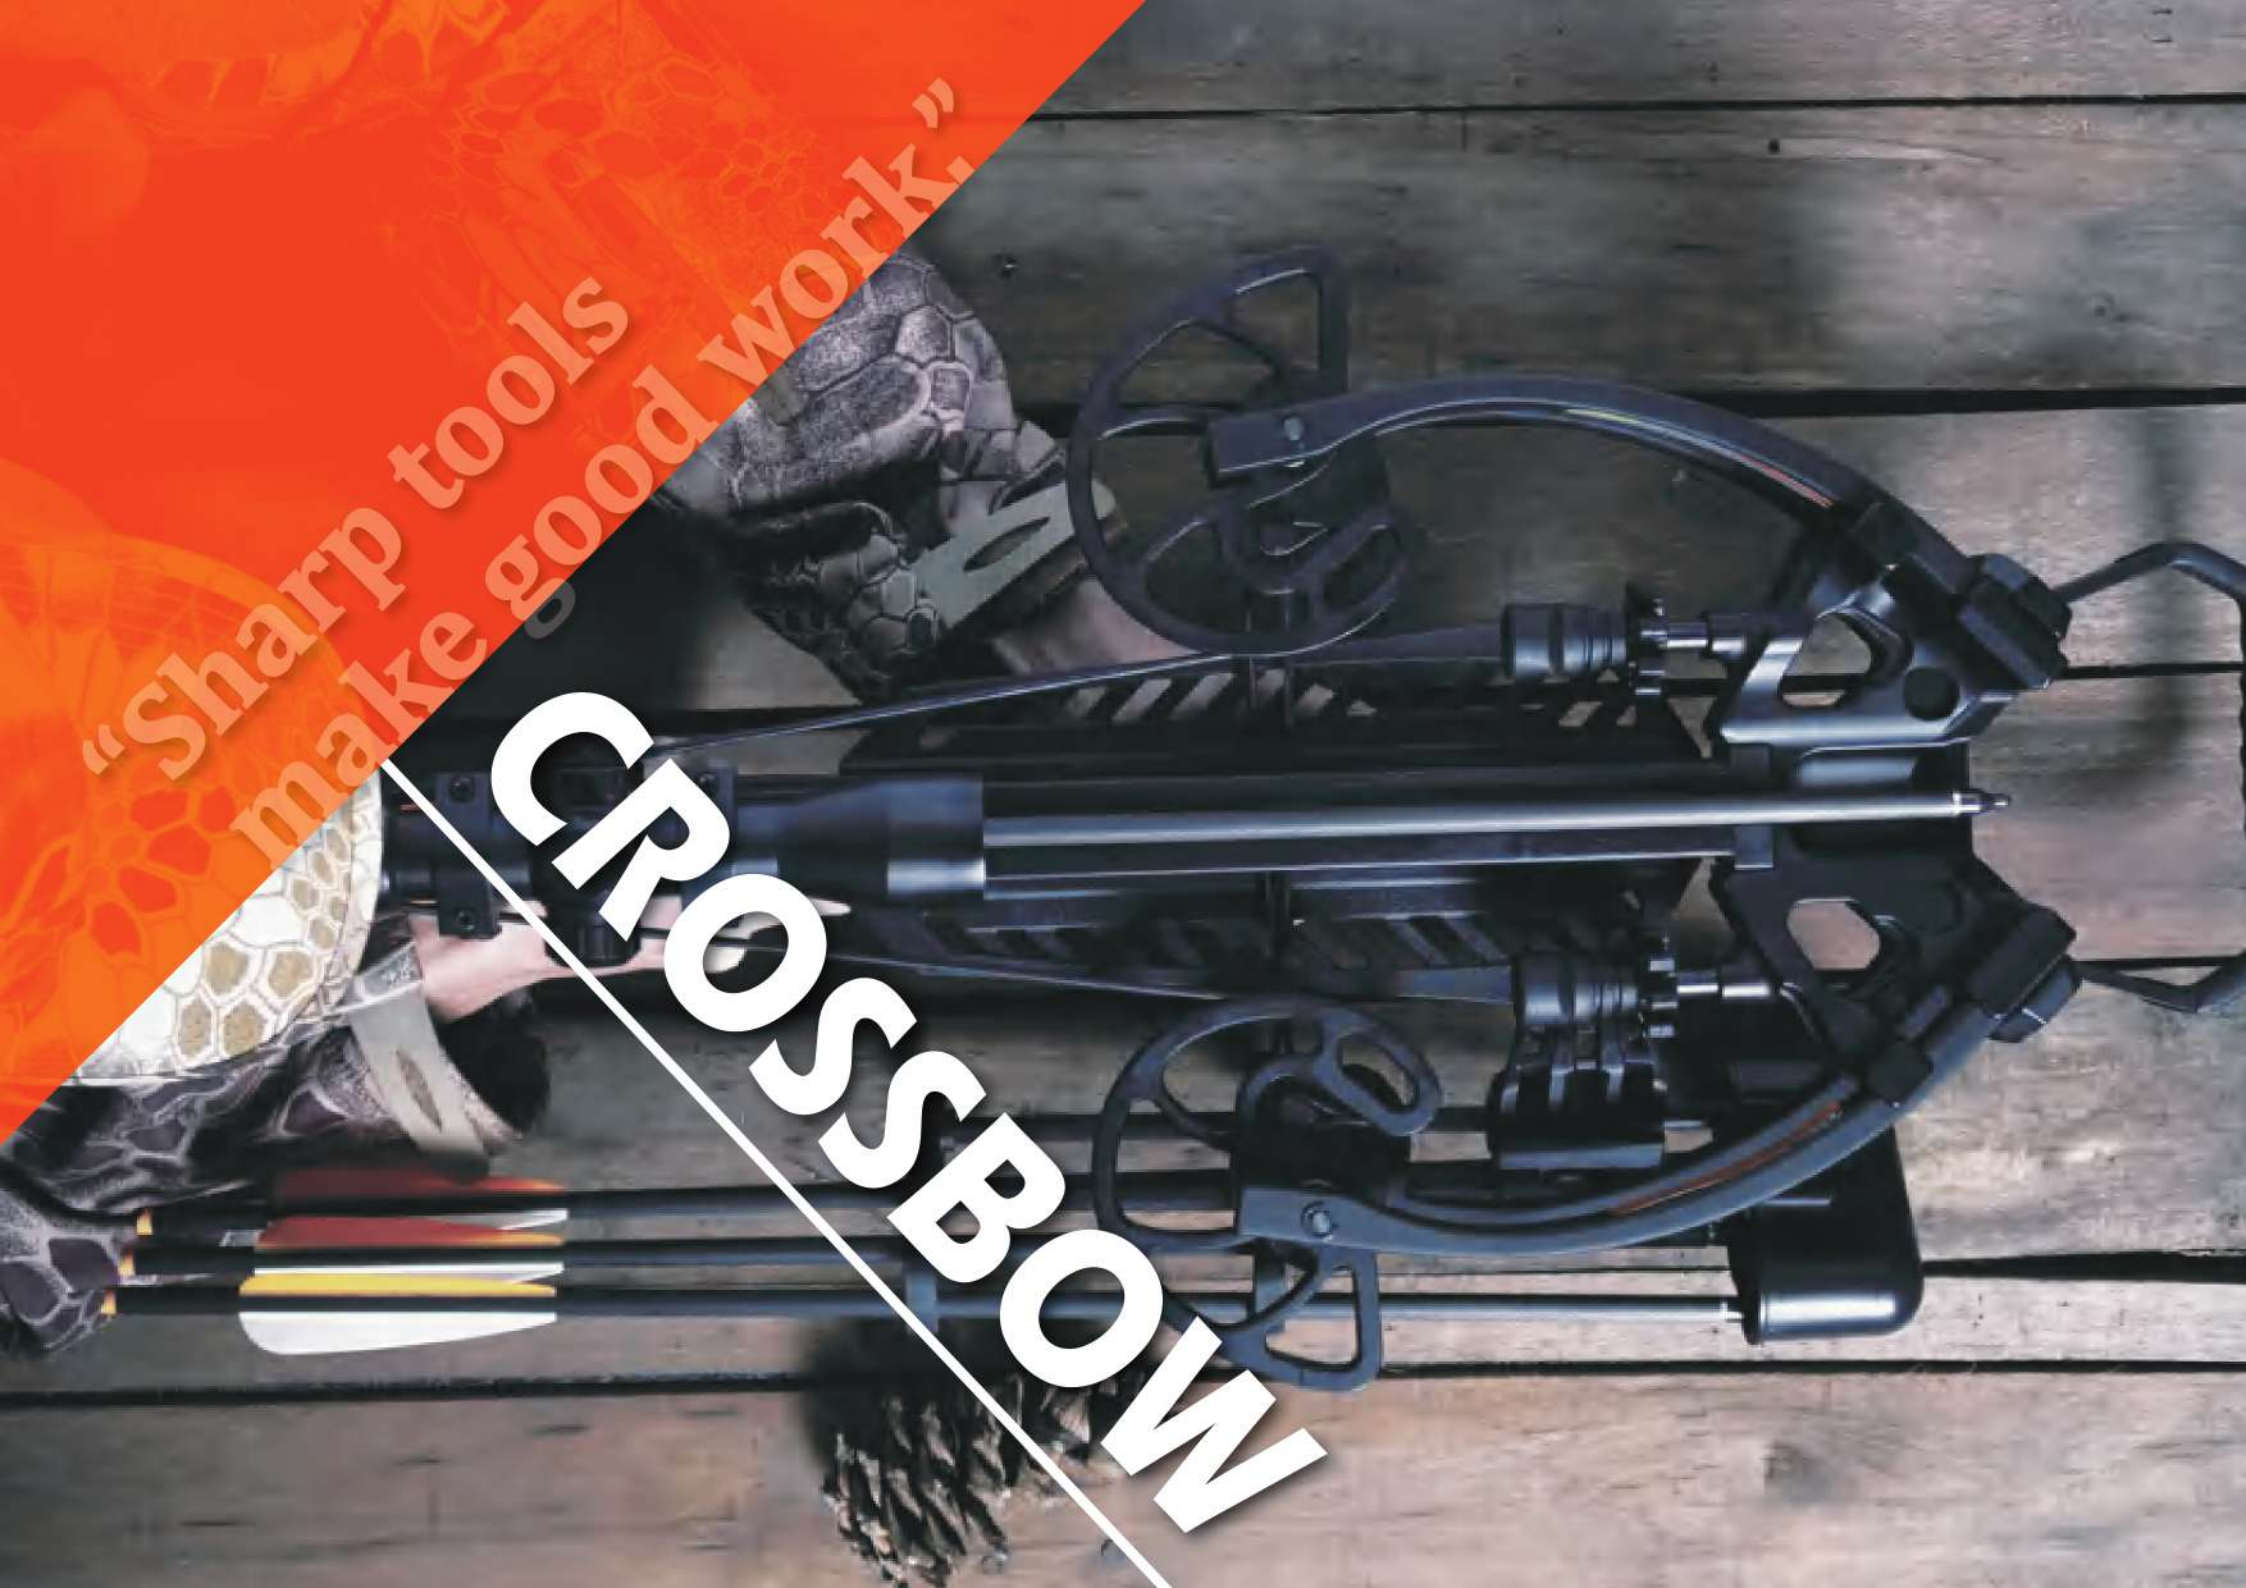

“Sharp tools
make good work.”

CROSSBOW