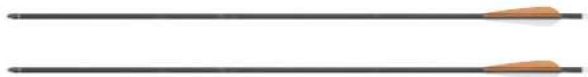

SPEED	170 FPS
DRAW WEIGHT	40 LBS
WEIGHT	3.6 LBS
BRACE HEIGHT	7.5"
DRAW LENGTH	28"
LENGTH	61"

RISER

ALUMINUM ALLOY RISER

LIMB

FIBERGLASS LIMB

MK-RB001BK
BLACK

MK-RB001
WHITE

**30" CARBON & ALUMINUM
ARROW RECOMMENDED**