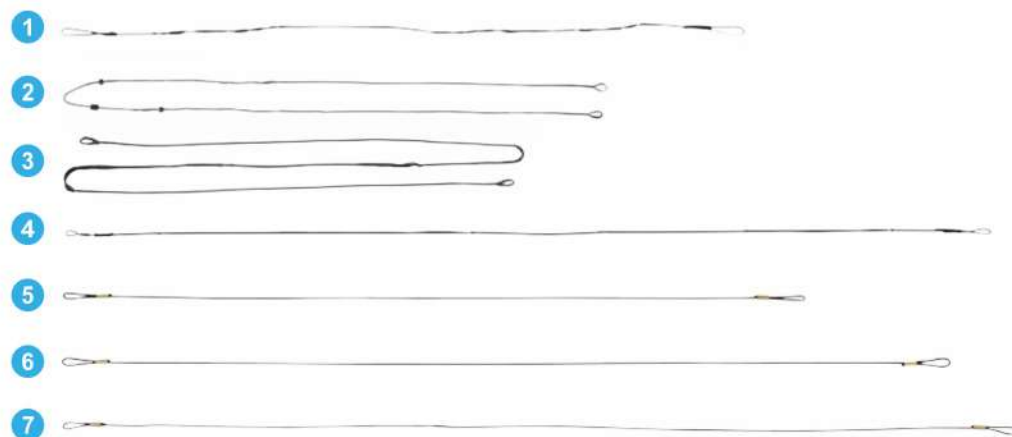

VANE-2.5"

2.5" vane for bolt (9 pcs / bag)

VANE-3.0"

3.0" vane for bolt (9 pcs / bag)

SORTIES

CABLE FOR ARCHERY

- 1 **MK-CBC55** Cam + Cable wire for MK-CB55
- 2 **MK-CBC75** Buss cable for MK-NCB75 (2 pcs / set)
- 3 **MK-CBCA2** Buss cable for MK-CBA2 (2 pcs / set)

STRINGS FOR ARCHERY

- 1 **MK-CBS55** String for MK-CB55
- 2 **MK-CBS75** String for MK-NCB75 (2 pcs / set)
- 3 **MK-CBSA2** String for MK-CBA2
- 4 **MK-RBS007** String for MK-RB007
- 5 **MK-RBS009** String for MK-RB009
- 6 **MK-RBS010** String for MK-RB010
- 7 **MK-RBS011** String for MK-RB011