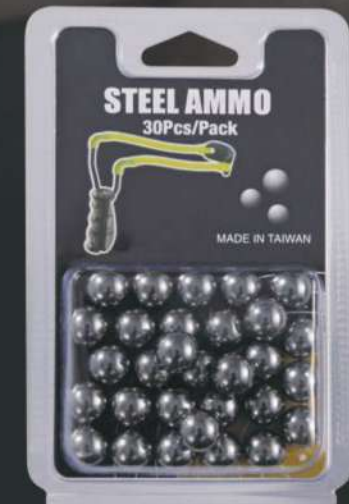

30 PCS/CARD