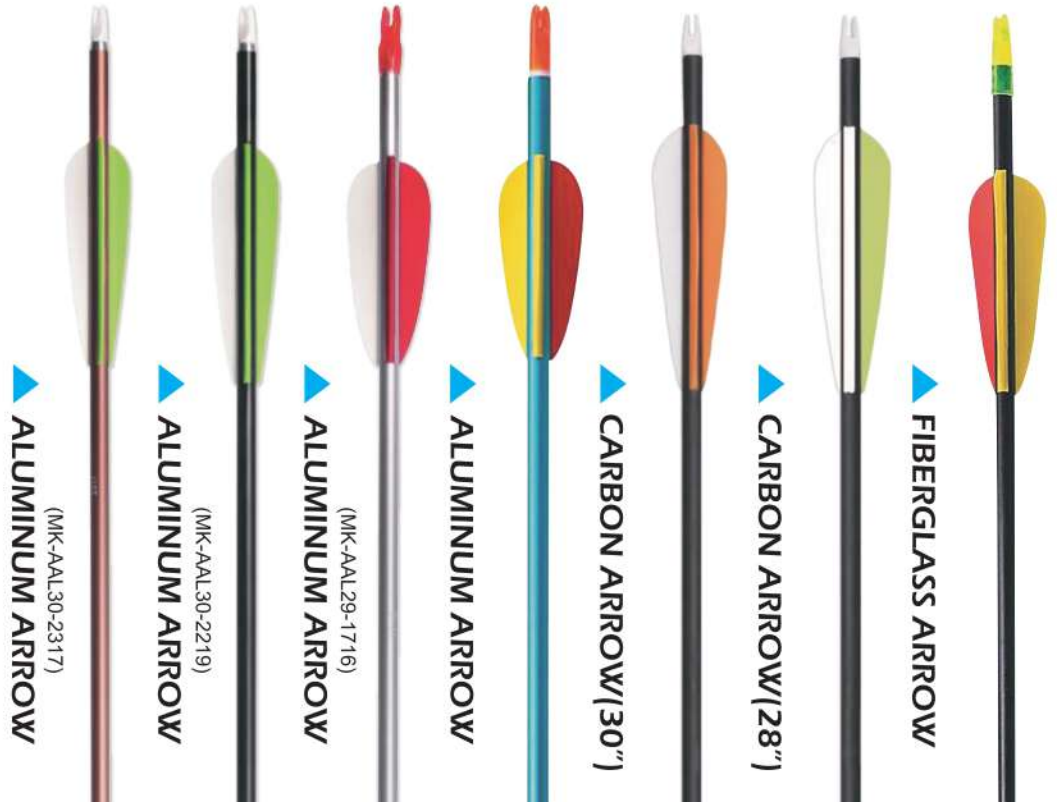

PISTAL CROSSBOW

▲ **PLASTIC BOLT**

▲ **ALUMINUM BOLT**

ALUMINUM BOLT

Aluminum bolts are lightweight, high flight speed and durable tip materials.

▲ **6 PCS / CARD**

CARBON BOLT

Carbon bolt has many advantages, they are strong, have increased resistance to deformation, and are durable.

CROSSBOW BOLT

▲ 12 PCS / CARD

20 INCHES

◀ BLACK

◀ RED

MK-CA20/6P

▲ 6 PCS BOX PACK

	ITEM NO.	SPECS	PACKAGING
ALUMINUM BOLT	MK-AL14-BK	2018-14" (Ø8mm) Black	
	MK-AL14-R	2018-14" (Ø8mm) Red	
	MK-AL16-BK	2219-16" (Ø9mm) Black	
	MK-AL16-R	2219-16" (Ø9mm) Red	
	MK-AL20-BK	2219-20" (Ø9mm) Black	
	MK-AL20-R	2219-20" (Ø9mm) Red	
	MK-AL14/6BK	2018-14" (Ø8mm) Black	6 pcs / card
	MK-AL14/6R	2018-14" (Ø8mm) Red	6 pcs / card
	MK-AL16/6BK	2219-16" (Ø9mm) Black	6 pcs / card
	MK-AL16/6R	2219-16" (Ø9mm) Red	6 pcs / card
	MK-AL20/6BK	2219-20" (Ø9mm) Black	6 pcs / card
	MK-AL20/6R	2219-20" (Ø9mm) Red	6 pcs / card
CARBON BOLT	MK-CA20	20"	
	MK-CA22	22"	
	MK-CA20/6P	20"	6 pcs box pack
PISTAL CROSSBOW	MK-AL	6.5" Aluminum bolt	12 pcs / card
	MK-PL-Y	6.5" Plastic bolt Yellow	12 pcs / card
	MK-PL-O	6.5" Plastic bolt Orange	12 pcs / card
	MK-PL-BL	6.5" Plastic bolt Blue	12 pcs / card
	MK-PL-BK	6.5" Plastic bolt Black	12 pcs / card
	MK-PL-3C	6.5" Plastic bolt Assorted color	12 pcs / card

ARROWS

▲ ALUMINUM ARROW
(MK-AAL30-2317)

▲ ALUMINUM ARROW
(MK-AAL30-2219)

▲ ALUMINUM ARROW
(MK-AAL29-1716)

▲ ALUMINUM ARROW

▲ CARBON ARROW(30")

▲ CARBON ARROW(28")

▲ FIBERGLASS ARROW