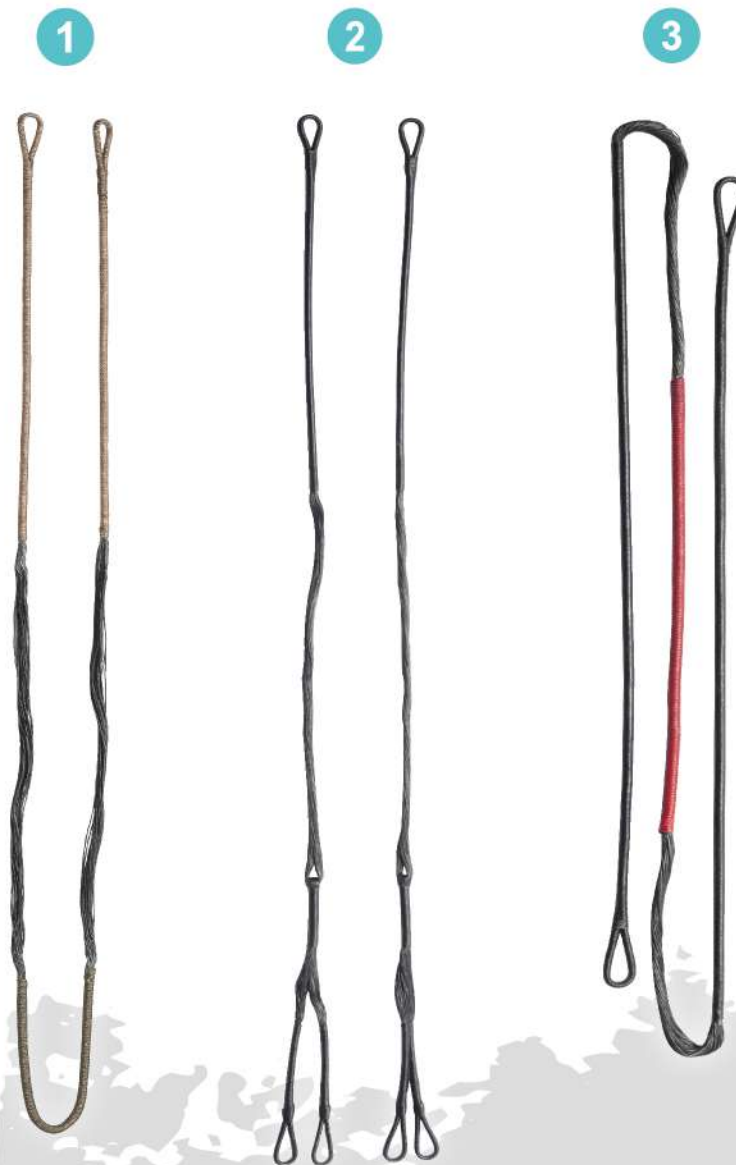

50 LBS Metal bow for MK-50 series crossbow

MK-80B

80 LBS Fiberglass compression bow for MK-80 series crossbow

MK-150B

150 LBS Fiberglass compression bow for MK-150 series crossbow

MK-175B

160 LBS Fiberglass limb for MK-175 crossbow

MK-185B

185 LBS Fiberglass limb for MK-185 crossbow

ACCESSORIES X STRING

1 **MK-175S**

String for MK-175, MK-185 crossbow

2 **MK-XB56C**

Cable set for MK-XB56 crossbow (2 pcs / set)

3 **MK-XB56S**