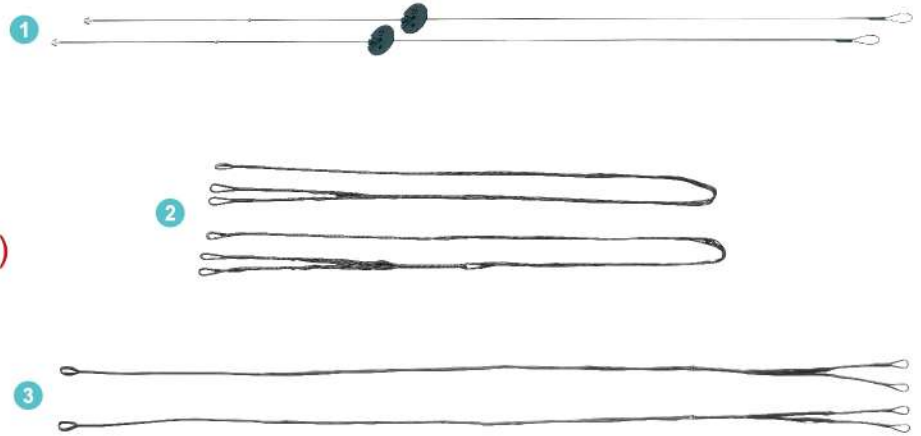

MK-SR
Stabilizer

VANE-3.0"
3.0" vane for bolt (9 pcs / bag)

MK-RA
Adjustable release aid

MK-AR
Arrow rest (2 pcs / Card)

CABLE FOR ARCHERY

- 1 **MK-CBC55** Cam + Cable wire for MK-CB55
- 2 **MK-CBC75** Buss cable for MK-NCB75 (2 pcs / set)
- 3 **MK-CBCA2** Buss cable for MK-CBA2 (2 pcs / set)

STRINGS FOR ARCHERY

- 1 **MK-CBS55** String for MK-CB55
- 2 **MK-CBS75** String for MK-NCB75 (2 pcs / set)
- 3 **MK-CBSA2** String for MK-CBA2
- 4 **MK-RBS007** String for MK-RB007
- 5 **MK-RBS009** String for MK-RB009
- 6 **MK-RBS010** String for MK-RB010
- 7 **MK-RBS011** String for MK-RB011