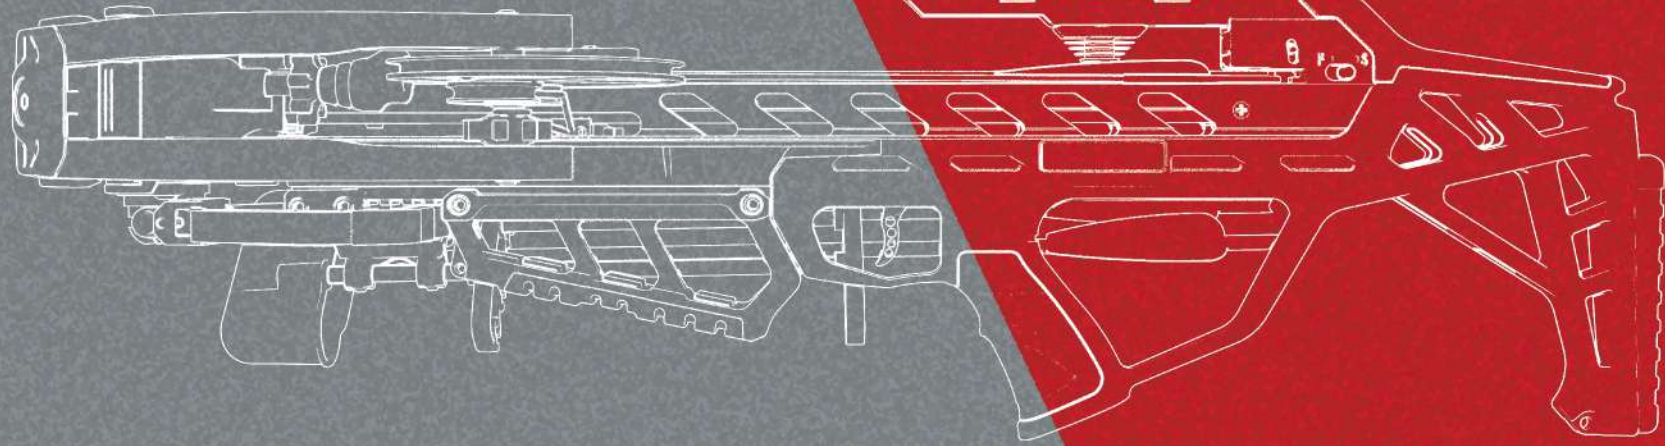

- Address : NO.369, Xuetian Rd., Wuri Dist., Taichung City 414, Taiwan(R.O.C.)
- TEL: 886-4-23360588
- FAX: 886-4-23367399
- E-MAIL: MK.MANKUNG@MSA.HINET.NET

©Copyright 2021 Man Kung Enterprise Co., Ltd.