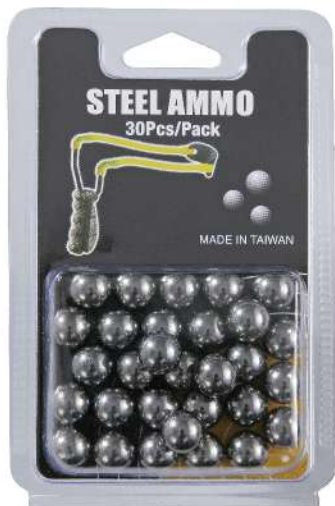

SLINGSHOTS

MK-SL06

MK-SL06 is specially designed for sports and entertainment shooting. It is made of high-quality materials and has an improved design to fully enjoy the fun of shooting.

The ergonomic handle is equipped with a wrist stop, which allows you to hold the slingshot more smoothly for aiming.

The bullet launching with a handle mechanism can shoot quickly and comfortably.

MK-SL06/BL ■ BLUE

MK-SL06/O ■ ORANGE

MK-SL06/BK ■ BLACK

STEEL AMMO

Steel balls with a diameter of 10 mm are used when shooting from slingshots. In one package 30 balls.