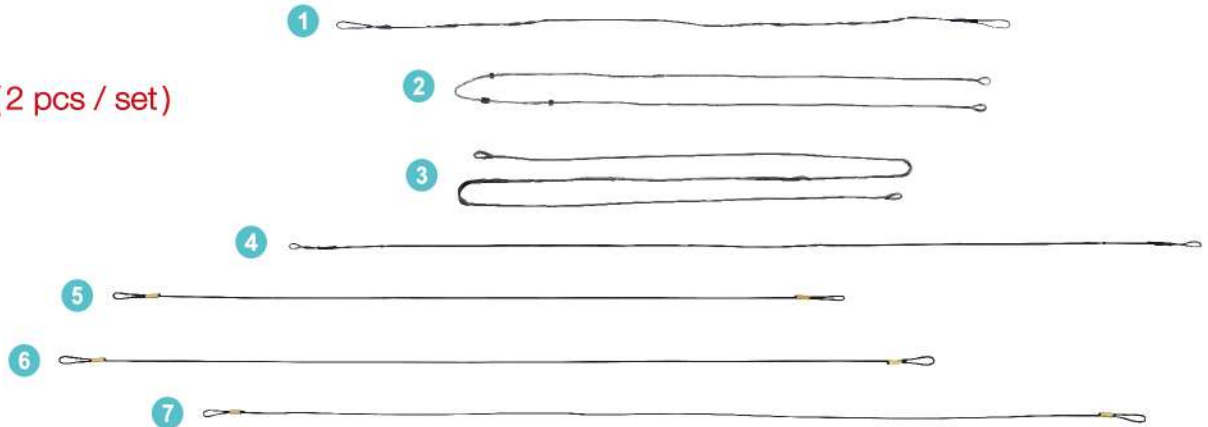

MK-SR
Stabilizer

VANE-3.0"
3.0" vane for bolt (9 pcs / bag)

MK-RA
Adjustable release aid

MK-AR
Arrow rest (2 pcs / Card)

CABLE FOR ARCHERY

- 1 **MK-CBC55** Cam + Cable wire for MK-CB55
- 2 **MK-CBC75** Buss cable for MK-NCB75 (2 pcs / set)
- 3 **MK-CBCA2** Buss cable for MK-CBA2 (2 pcs / set)

STRINGS FOR ARCHERY

- 1 **MK-CBS55** String for MK-CB55
- 2 **MK-CBS75** String for MK-NCB75 (2 pcs / set)
- 3 **MK-CBSA2** String for MK-CBA2
- 4 **MK-RBS007** String for MK-RB007
- 5 **MK-RBS009** String for MK-RB009
- 6 **MK-RBS010** String for MK-RB010
- 7 **MK-RBS011** String for MK-RB011