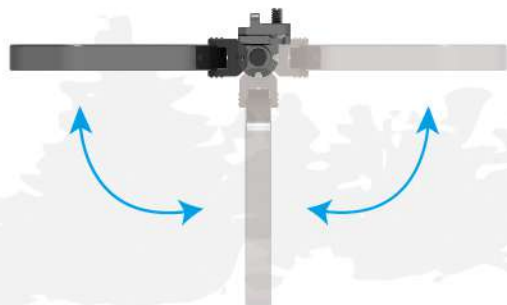

CAM SETS

CNC MACHINED CAMS

BARREL

CNC MACHINED

RISER

ALUMINUM

SCOPE MOUNT

PICATINNY RAIL