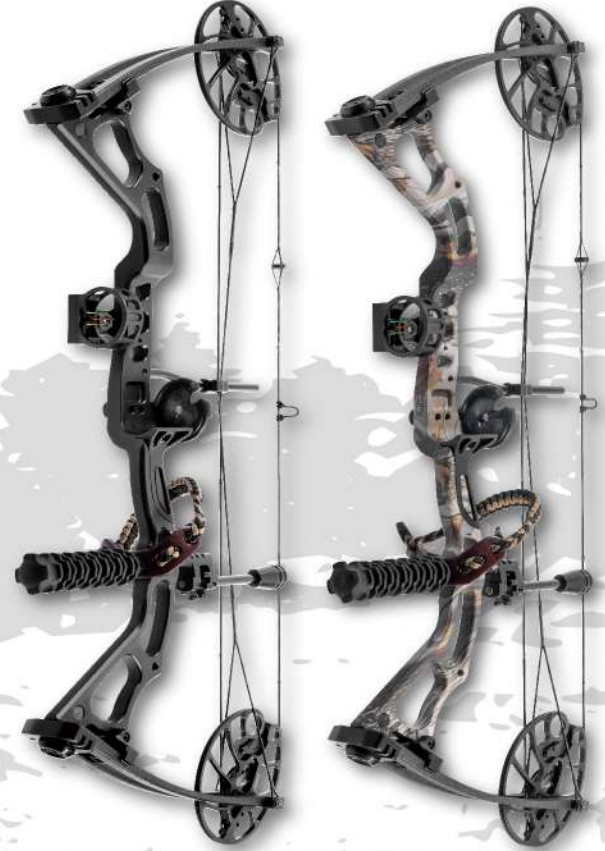

■ FOREST CAMO

MK-CBA2 TR MIRAGE

70 LBS COMPOUND BOW

The bow frame is made of a durable aluminum alloy, and the handle for a better hold is complemented by a unique plastic insert. Operation of the bow is provided by two eccentrics, due to which a force relief of 70-80% is provided. This model is also provided with an unusual possibility of adjusting the hood (19-31" / 48-78 cm), due to which each user will be able to adjust the bow of the MK-CBA2 to their needs.